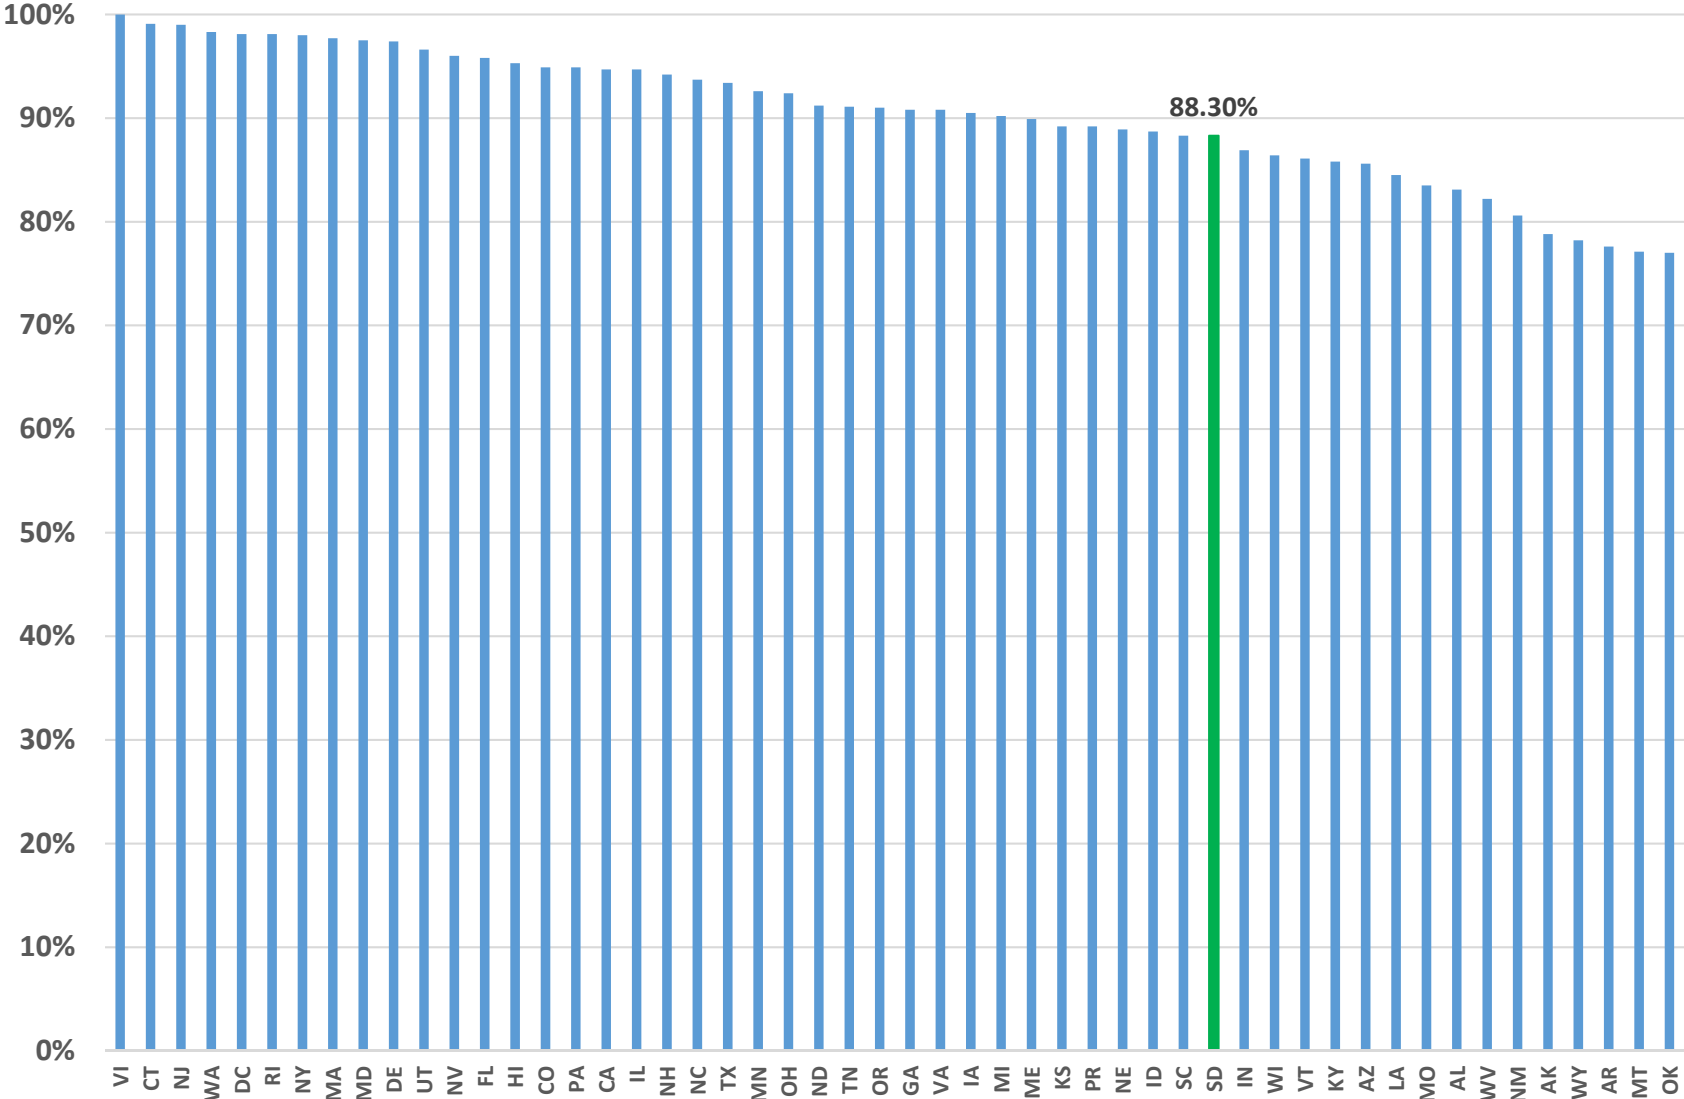

Percentage of Population with Fixed Broadband Services (25 Mbps/3 Mbps)

Broadband in South Dakota

- >= 25 Mbps download and 3 Mbps upload. FCC minimum qualifying speeds for broadband
- < 25 Mbps download and 3 Mbps upload

Fiber Optic cabling in South Dakota

- Fiber optic cabling in the census block
- Fiber optic cabling not implemented in the census block