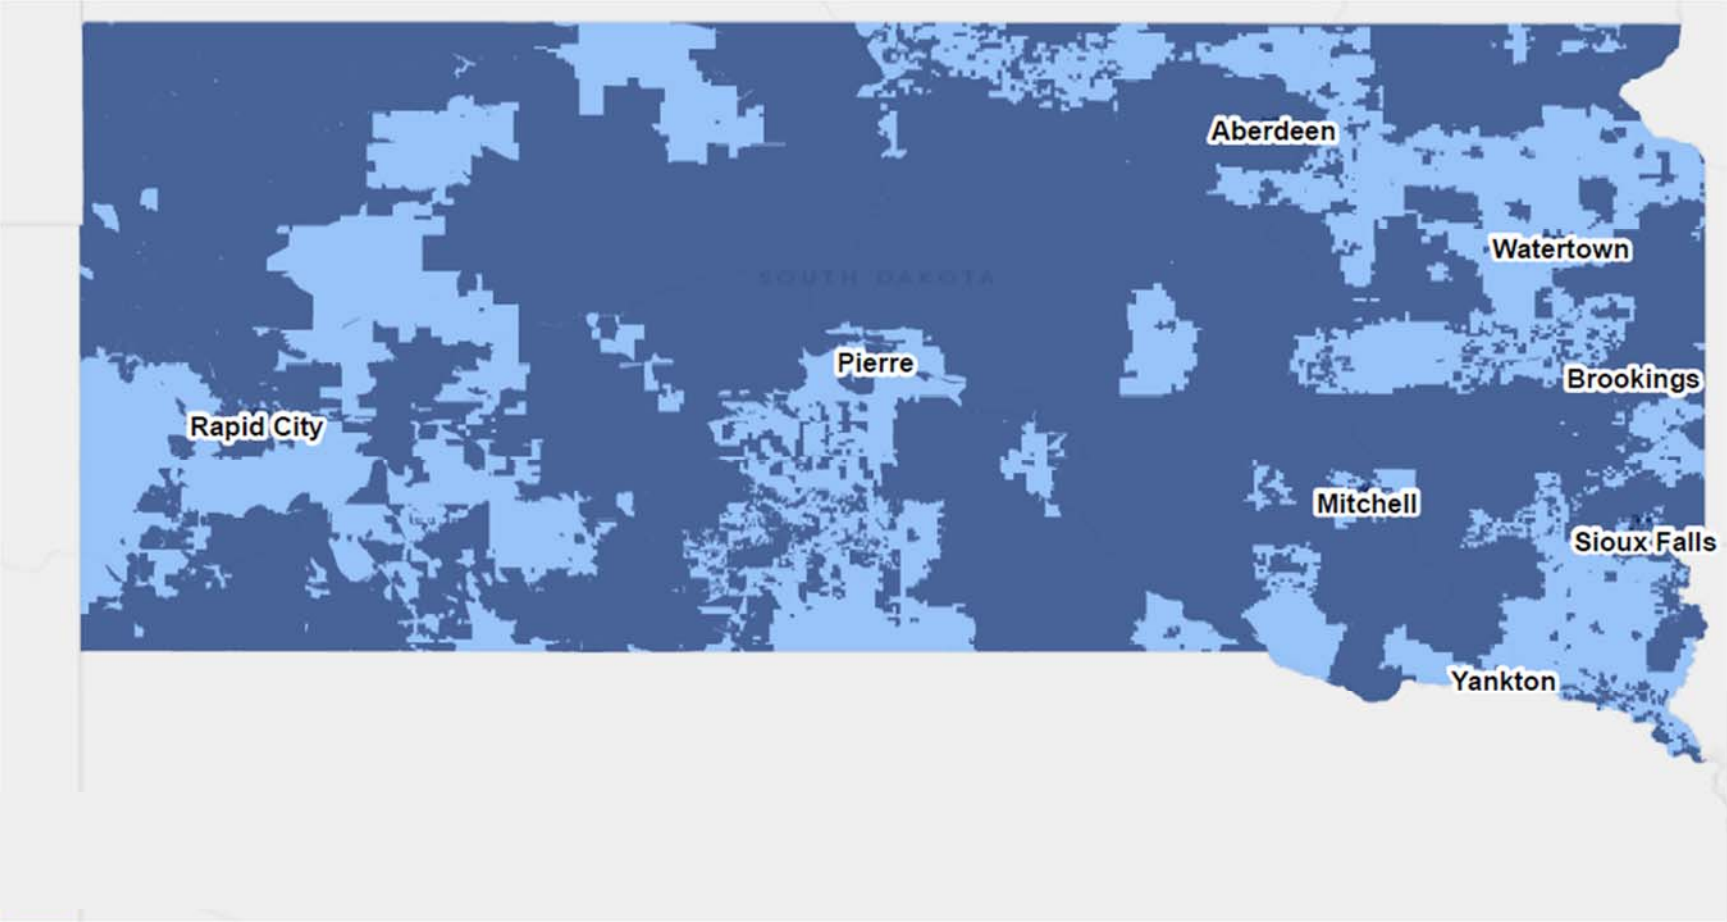

Percentage of Population with Fixed Broadband Services (25 Mbps/3 Mbps)

Broadband in South Dakota

- >= 25 Mbps download and 3 Mbps upload. FCC minimum qualifying speeds for broadband
- < 25 Mbps download and 3 Mbps upload

Fiber Optic cabling in South Dakota

- Fiber optic cabling in the census block
- Fiber optic cabling not implemented in the census block