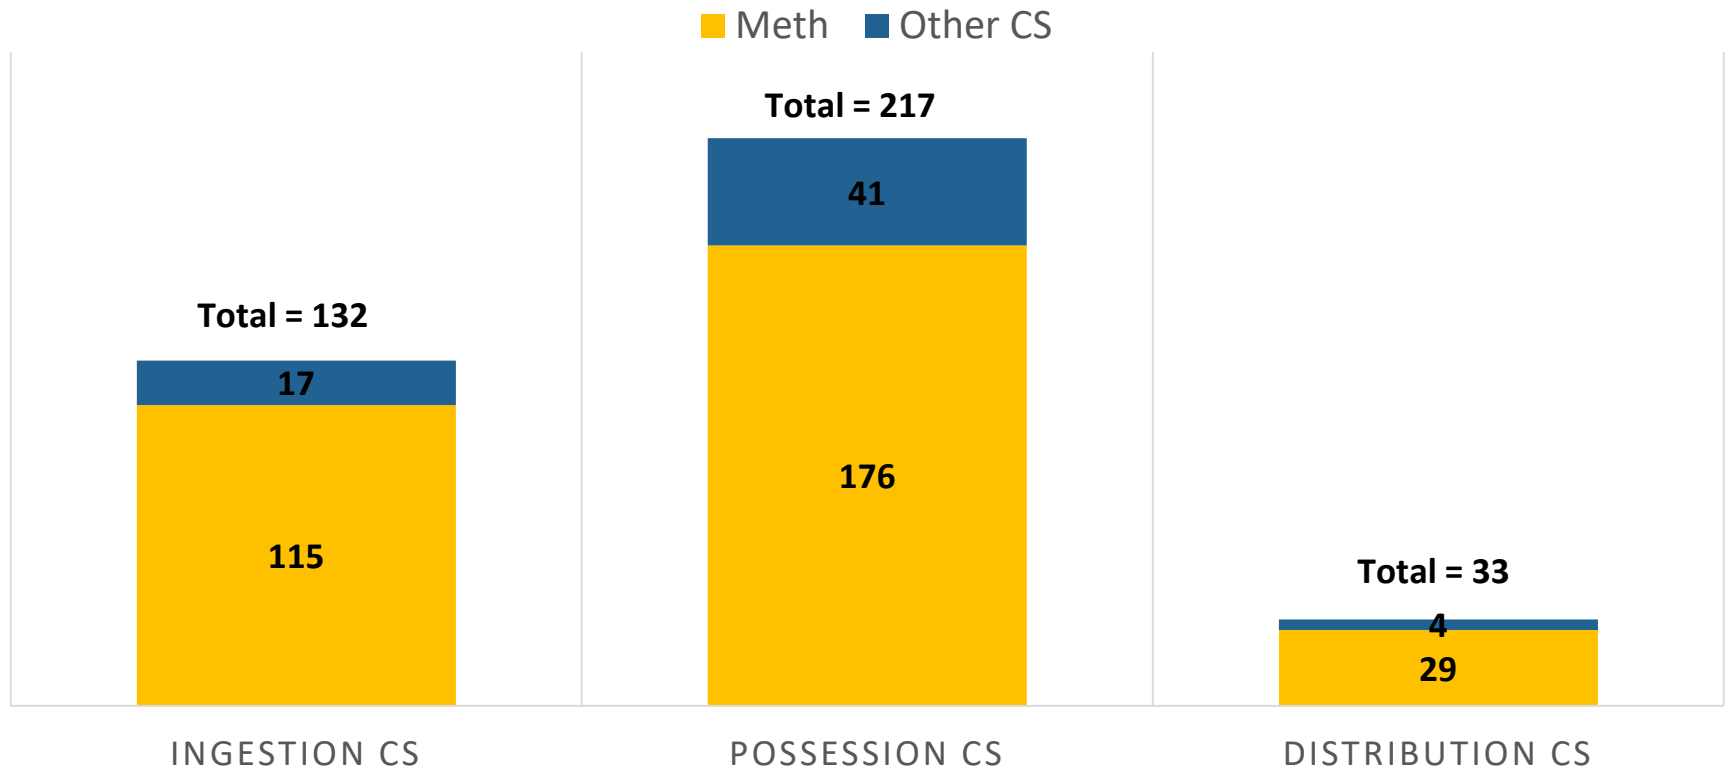

37.5% of female sentenced prisoners are doing time for a violent offense; 37.7% for property or public order offenses; and 24.8% for drug offenses.

Breakdown of Crimes of SD Inmates

June 2019

Male

Total Inmates = 3,298

Female

Total Inmates = 521

Breakdown of Drug Crimes of SD Inmates

June 2019

Male

Total Drug Crimes = 923

Female

Total Drug Crimes = 334

% Prison Population with Drugs as Primary Offense

Court Admissions from 1/1/19 – 7/22/19 for Controlled Substance Drug Offense as Primary Offense

Of the **382 Total** Court Admits for
Controlled Substance Drug Offense as a Primary Offense,
320 involved **methamphetamine**.