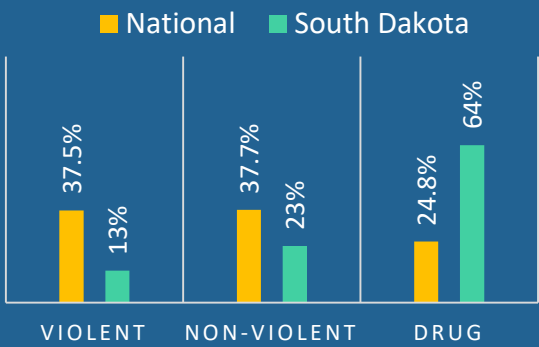

Offenses Regarding Controlled Substances Legislative Committee

FIGHTING METHAMPHETAMINE ADDICTION SUBCOMMITTEE

SD DOC Crimes Of Adult Inmates:
Drug Crimes And Methamphetamine Offenses

Nationally:

56.5% of male sentenced prisoners are doing time for a violent offense; 28.9% for property or public order offenses; and 14% for drug offenses.

37.5% of female sentenced prisoners are doing time for a violent offense; 37.7% for property or public order offenses; and 24.8% for drug offenses.

Breakdown of Crimes of SD Inmates

June 2019

Male

Total Inmates = 3,298

Female

Total Inmates = 521

Breakdown of Drug Crimes of SD Inmates

June 2019

Male

Total Drug Crimes = 923

Female

Total Drug Crimes = 334