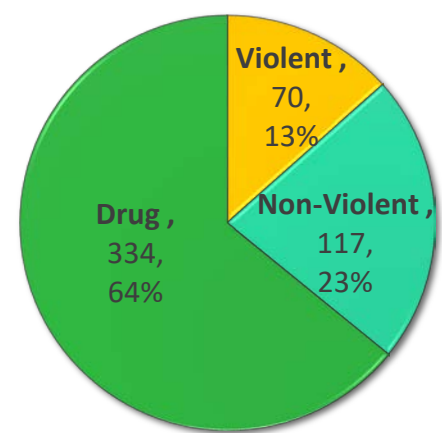

Offenses Regarding Controlled Substances Legislative Committee

FIGHTING METHAMPHETAMINE ADDICTION SUBCOMMITTEE

SD DOC Crimes Of Adult Inmates:
Drug Crimes And Methamphetamine Offenses

Nationally:

56.5% of male sentenced prisoners are doing time for a violent offense; 28.9% for property or public order offenses; and 14% for drug offenses.

37.5% of female sentenced prisoners are doing time for a violent offense; 37.7% for property or public order offenses; and 24.8% for drug offenses.

Breakdown of Crimes of SD Inmates

June 2019

Male

Total Inmates = 3,298

Female

Total Inmates = 521

Breakdown of Drug Crimes of SD Inmates

June 2019

Male

Total Drug Crimes = 923

Female

Total Drug Crimes = 334