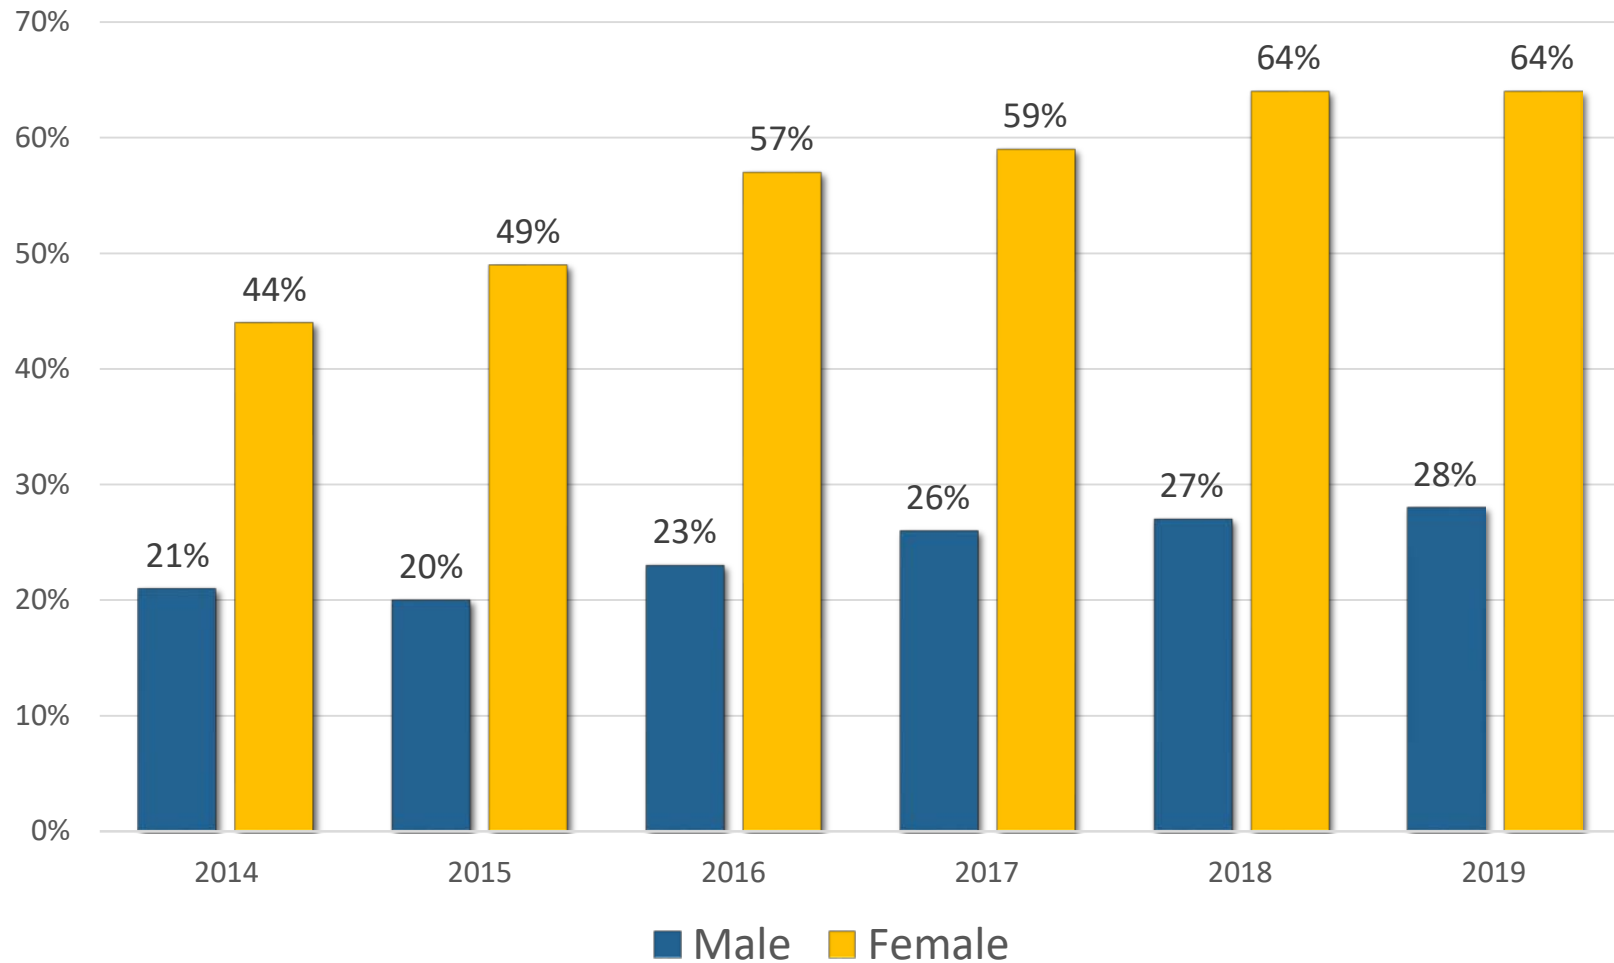

% Prison Population with Drugs as Primary Offense