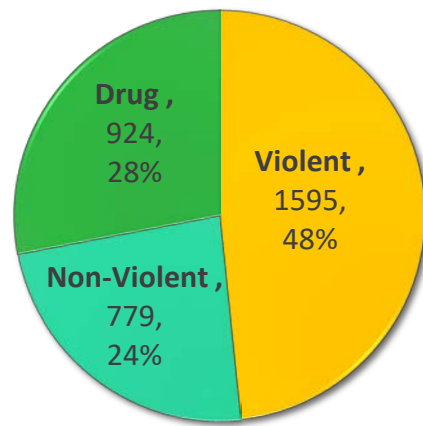

Offenses Regarding Controlled Substances Legislative Committee

FIGHTING METHAMPHETAMINE ADDICTION SUBCOMMITTEE

SD DOC Crimes Of Adult Inmates:
Drug Crimes And Methamphetamine Offenses

Nationally:

56.5% of male sentenced prisoners are doing time for a violent offense; 28.9% for property or public order offenses; and 14% for drug offenses.

37.5% of female sentenced prisoners are doing time for a violent offense; 37.7% for property or public order offenses; and 24.8% for drug offenses.

Breakdown of Crimes of SD Inmates

June 2019

Male

Total Inmates = 3,298

Female

Total Inmates = 521

Breakdown of Drug Crimes of SD Inmates

June 2019

Male

Total Drug Crimes = 923

Female

Total Drug Crimes = 334