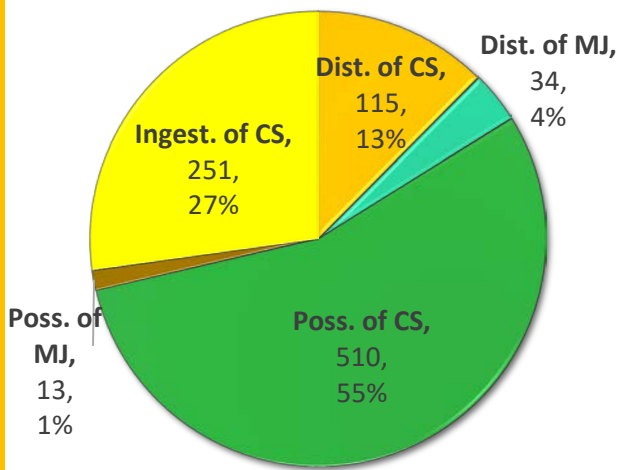

37.5% of female sentenced prisoners are doing time for a violent offense; 37.7% for property or public order offenses; and 24.8% for drug offenses.

Breakdown of Crimes of SD Inmates

June 2019

Male

Total Inmates = 3,298

Female

Total Inmates = 521

Breakdown of Drug Crimes of SD Inmates

June 2019

Male

Total Drug Crimes = 923

Female

Total Drug Crimes = 334

% Prison Population with Drugs as Primary Offense

Court Admissions from 1/1/19 – 7/22/19 for Controlled Substance Drug Offense as Primary Offense

Of the **382 Total** Court Admits for
Controlled Substance Drug Offense as a Primary Offense,
320 involved **methamphetamine**.