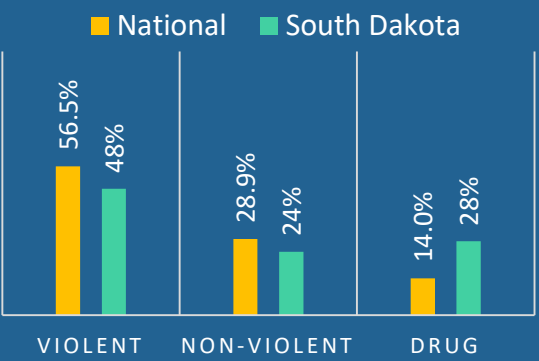

Offenses Regarding Controlled Substances Legislative Committee

FIGHTING METHAMPHETAMINE ADDICTION SUBCOMMITTEE

SD DOC Crimes Of Adult Inmates:
Drug Crimes And Methamphetamine Offenses

Nationally:

56.5% of male sentenced prisoners are doing time for a violent offense; 28.9% for property or public order offenses; and 14% for drug offenses.

37.5% of female sentenced prisoners are doing time for a violent offense; 37.7% for property or public order offenses; and 24.8% for drug offenses.

Breakdown of Crimes of SD Inmates

June 2019

Male

Total Inmates = 3,298

Female

Total Inmates = 521

Breakdown of Drug Crimes of SD Inmates

June 2019

Male

Total Drug Crimes = 923

Female

Total Drug Crimes = 334