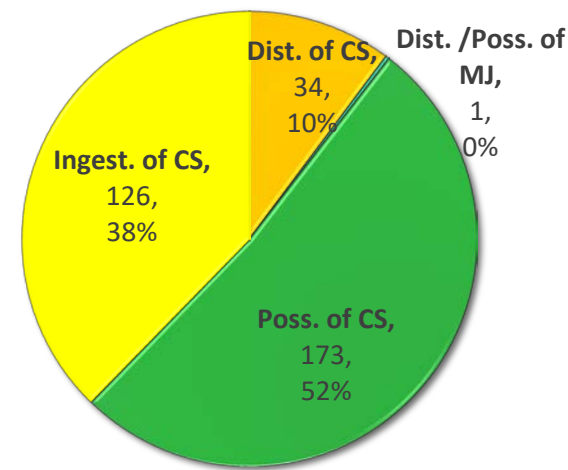

37.5% of female sentenced prisoners are doing time for a violent offense; 37.7% for property or public order offenses; and 24.8% for drug offenses.

Breakdown of Crimes of SD Inmates

June 2019

Male

Total Inmates = 3,298

Female

Total Inmates = 521

Breakdown of Drug Crimes of SD Inmates

June 2019

Male

Total Drug Crimes = 923

Female

Total Drug Crimes = 334

% Prison Population with Drugs as Primary Offense

Court Admissions from 1/1/19 – 7/22/19 for Controlled Substance Drug Offense as Primary Offense

Of the **382 Total** Court Admits for
Controlled Substance Drug Offense as a Primary Offense,
320 involved **methamphetamine**.